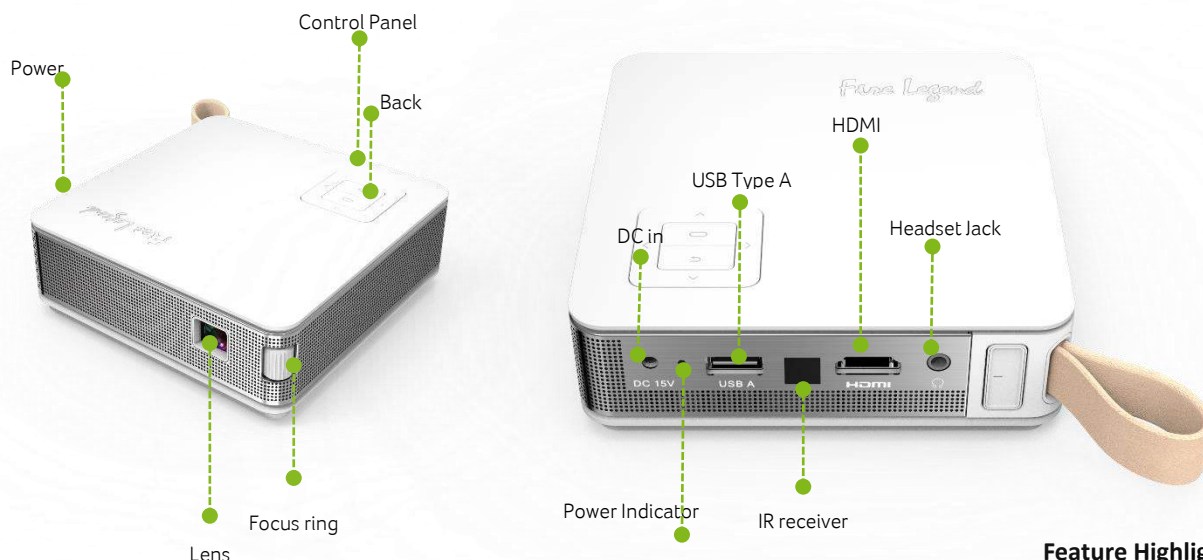

Collapsible
Stand Design

Auto Portrait

Built-in Speaker

30000
hrs
LED Lamp Life

Model name	PV12
Display panel	Single LCD
Light source	LED
Resolution	Native 480p (854 x 480) Maximum UXGA (1,600 x 1,200)
Brightness	700 Lumens (LED brightness) 150 Lumens (Standard)
Aspect ratio	16:9 (Native), 4:3 (Supported)
Contrast ratio	5,000:1
Throw ratio	1.3 (70@2m)
Projection lens	F = 1.60, f = 5.02mm, Manual Focus
Keystone	+/-25° (Vertical, Manual & Auto), +/-14° (Horizontal, Manual)
Lamp life	20,000 Hours (Standard), 30,000 Hours (ECO)
Battery Run time	5 Hours (ECO), 2 Hours (Standard)
Speaker	2W Speaker x 1
Input interface	HDMI (Video, Audio, HDCP) x 1, USB (Type A) x 1, USB (Wireless dongle, Type A) x 1
Output interface	DC 5V Out (USB Type A) x 1, share w/ input, Headphone Out (Stereo mini jack) x 1
Power	DC input 15V via a 30W power adapter (AC input 100~240V, 50/60 Hz to DC 15V)
Dimensions	115 x 115 x 36.3 mm (4.5" x 4.5" x 1.43") (w/ feet)
Weight	440 g (0.97 lbs)

Feature Highlights

Expressive display

- LED light source
- 700 lumens LED light source 150 lumens brightness
- User-friendly UI
- Variable Refresh Rates

Remarkable portability

- Compact & size-friendly
- Built-in Bluetooth speaker
- 2W x 1 built-in speaker
- Collapsible Stand Design
- Instant on/off

Hassle-free projection

- Auto Portrait mode
- Wireless Projection¹
- Mobile & PC USB display^{2,3,4,5}
- Multimedia playback
- 4-corner keystone
- Battery up to 5 hours with Eco mode

Eco-friendly functionality

Collapsible Stand Design

Collapsible Stand Design

With collapsible stand design, PV12 offers you a portable and palm-sized design projector in every angle, allows you enjoy the big-sized entertainment anytime, anywhere!