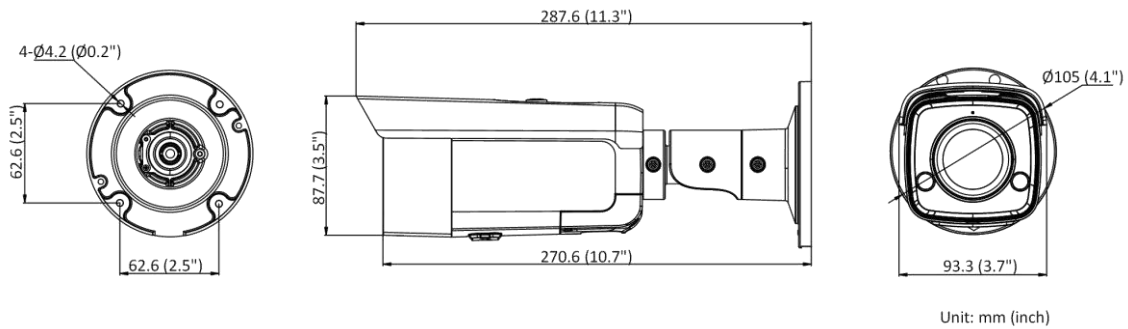

Dimension

Accessory

DS-1280ZJ-S
Junction Box

DS-1275ZJ-S-SUS
Vertical Pole Mount

DS-1276ZJ-SUS
Corner Mount

DS-1260ZJ
Junction Box

Distributed by

HIKVISION®

Headquarters

No.555 Qianmo Road, Binjiang District,
Hangzhou 310051, China
T +86-571-8807-5998
overseasbusiness@hikvision.com

Hikvision USA
T +1-909-895-0400
sales.usa@hikvision.com

Hikvision Australia
T +61-2-8599-4233
sales.au@hikvision.com

Hikvision India
T +91-22-28469900
sales@pramahikvision.com

Hikvision Canada
T +1-866-200-6690
sales.canada@hikvision.com

Hikvision Thailand
T +662-275-9949
sales.thailand@hikvision.com

Hikvision Europe
T +31-23-5542770
sales.eu@hikvision.com

Hikvision Italy
T +39-0438-6902
info.it@hikvision.com

Hikvision Brazil
T +55 11 3318-0050
Latam.support@hikvision.com

Hikvision Turkey
T +90 (216)521 7070- 7074
sales.tr@hikvision.com

Hikvision Malaysia
T +601-7652-2413
sales.my@hikvision.com

Hikvision UK & Ireland
T +01628-902140
sales.uk@hikvision.com

Hikvision South Africa
Tel: +27 (10) 0351172
sale.africa@hikvision.com

Hikvision France
T +33(0)1-85-330-450
info.fr@hikvision.com

Hikvision Kazakhstan
T +7-727-9730667
nikia.panfilov@hikvision.ru

Hikvision Vietnam
T +84-974270888
sales.vt@hikvision.com

Hikvision UAE
T +971-4-4432090
salesme@hikvision.com

Hikvision Singapore
T +65-6684-4718
sg@hikvision.com

Hikvision Spain
T +34-91-737-16-55
info.es@hikvision.com

Hikvision Tashkent
T +99-87-1238-9438
uzb@hikvision.ru

Hikvision Hong Kong
T +852-2151-1761
info.hk@hikvision.com

Hikvision Russia
T +7-495-669-67-99
saleru@hikvision.com

Hikvision Korea
T +82-(0)31-731-8817
sales.korea@hikvision.com