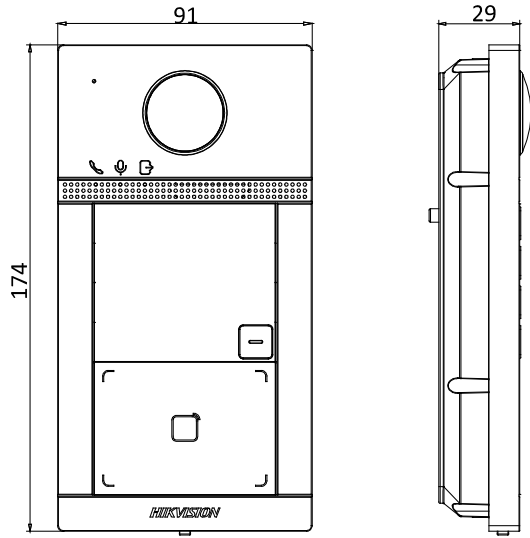

General	
Protection level	IP65, IK08
Indicator	3
Power supply	IEEE802.3af, standard PoE 12 VDC
Power consumption	< 10 W
Working temperature	-40° C to 53° C (-40° F to 127.4° F)
Working humidity	10% to 95%
Installation	Flush mounting
Dimension	174 mm × 91 mm × 29 mm

Available Model

DS-KV8113-WME1(B)/Flush

Appearance and Interfaces

No.	Description	No.	Description
1	Microphone	6	Card Reading Area
2	Indicator	7	IR Light
3	Camera	8	MicroSD Card Slot & Debugging Port

4	Loudspeaker	9	LAN
5	Button	10	Terminals

Dimension

Distributed by

**HIKVISION®****Headquarters**

No.555 Qianmo Road, Binjiang District,
Hangzhou 310051, China
T +86-571-8807-5998
overseasbusiness@hikvision.com

Hikvision USA
T +1-909-895-0400
sales.usa@hikvision.com