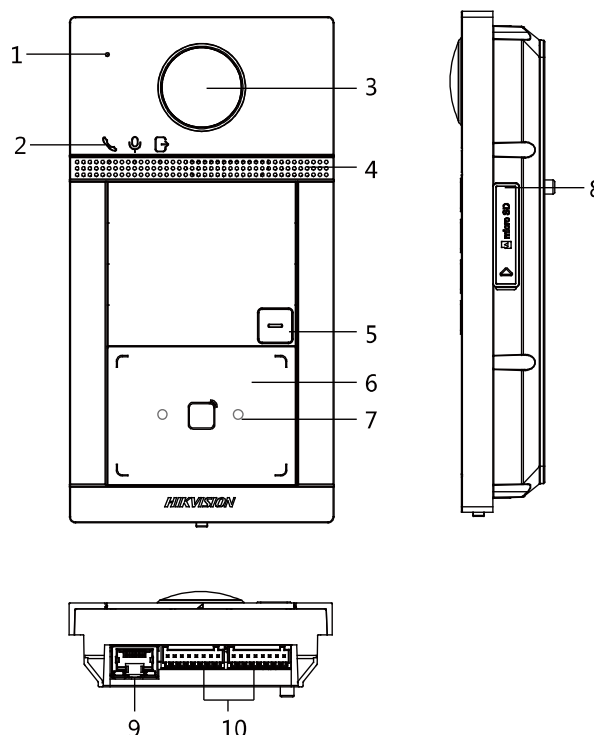

Card capacity	Max. 10000
User capacity	Max. 2000
Linked Indoor station	1
Linked sub door station	Max. 16
Linked doorphone	Max. 8
Protocol	ISAPI, RTSP, STMP, SNMP
Unlock door	Unlock by presenting cards, unlock via Client Software, unlock via App, unlock via indoor station

General	
Protection level	IP65, IK08
Indicator	3
Power supply	IEEE802.3af, standard PoE 12 VDC
Power consumption	< 10 W
Working temperature	-40° C to 53° C (-40° F to 127.4° F)
Working humidity	10% to 95%
Installation	Flush mounting
Dimension	174 mm × 91 mm × 29 mm

Available Model

DS-KV8113-WME1(B)/Flush

Appearance and Interfaces

No.	Description	No.	Description
1	Microphone	6	Card Reading Area
2	Indicator	7	IR Light
3	Camera	8	MicroSD Card Slot & Debugging Port