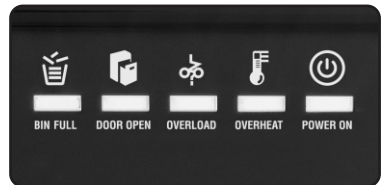

Paper Shredder 24 Sheets 4 x 38mm Cross Cut - S1024CC

High Volume Use

High Security

Shred Capacity

24 Sheets

Waste Bin Capacity

26.5 Litres

Cross Cut

4 x 38 mm

S1024CC Technical features:

| | |
|-----------------------|--------------------|
| Category | Paper Shredder |
| Security level | High Security (P4) |
| Cut size | 4 x 38mm |
| Cut type | Cross cut |
| Paper feed width | 220mm |
| Shred capacity | 24 sheets |
| Waste basket capacity | 26.5 Litres |
| Speed per minute | 1.8m per minute |
| Continuous run time | 40 minutes |
| Cool down time | 45 minutes |
| Dimensions | 385 x 280 x 669mm |
| Auto start/stop | Yes |
| Auto forward/reverse | Yes |
| Overheat protection | Yes |
| Shreds cd's / dvd's | Yes |
| Shreds credit cards | Yes |
| Castor wheels | Yes |

Securely destroy credit cards / cd's / dvd's

LED Status Indicators

4-mode power switch: Auto / Off / Fwd / Rev