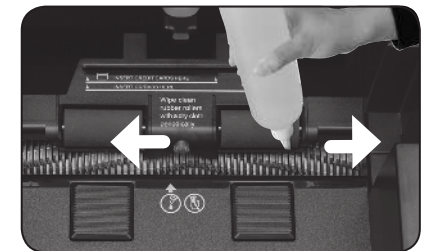

Paper Shredder 140 Sheets Auto Feed - 4 x 12mm Mini Cross Cut - S1140AF

S1140AF Technical Features:

Category	Paper Shredder
Security level	Medium Security (P4)
Cut size & type	4 x 12mm mini cross cut
Paper feed Width	220mm
Shred Capacity	140 Sheets Auto / 10 Sheets Manual
Waste Bin Capacity	19 Litres
Duty cycle	Auto 60mins / Manual 20mins
Overheat protection	Yes
Overload protection	Yes
Speed per minute	1.8m / min
Auto start	Yes
Manual / Auto reverse	Manual + Auto
Shreds paper / credit cards	Yes
Interlocking safety power control	Yes
Castor wheels	Front Lockable Castors
Cool down time	45 Minutes
Warranty	2 Years
Dimensions	366 x 287 x 500mm

Oiling procedure:

1. Turn off shredder and open the lid.
2. Carefully apply shredder oil across feed slot
3. Close the lid & switch shredder to reverse mode for 3~5 seconds.

Note: lubricating oil is NOT included.