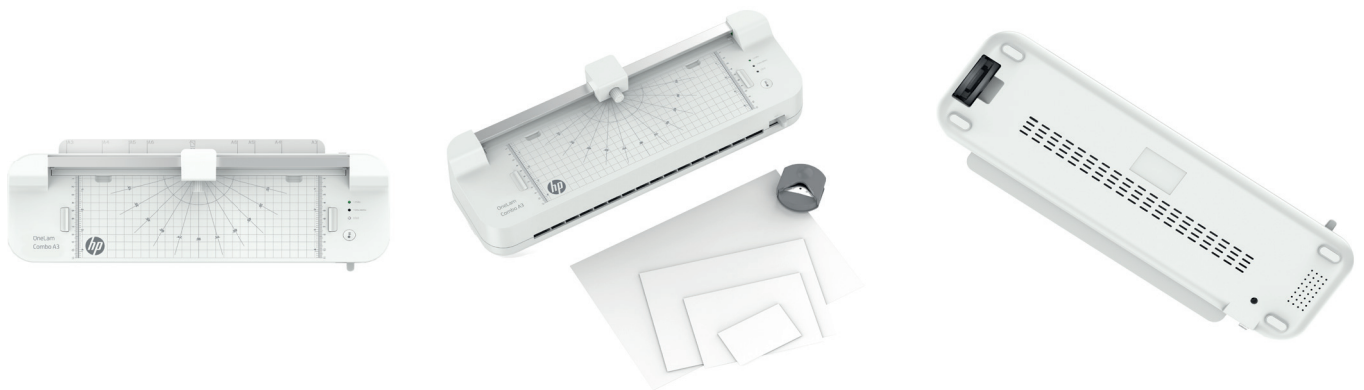

Accessories: integrated trimmer (straight, wavy and perforated cut), corner rounder, pouch set 15 sheets (3xA4,4xA5,4xA6 ,4xB-CARD)

	dimensions (mm)	weight (kg)
Unit	460 x 158 x 115	1,65
Packaging	490 x 160 x 201	2,14
Carton	512 x 418 x 345	9,25
Art. No.	3162	
Quantity/Carton (pcs)	4	
Barcode Unit	4030152031627	
Barcode Carton	4030152131624	