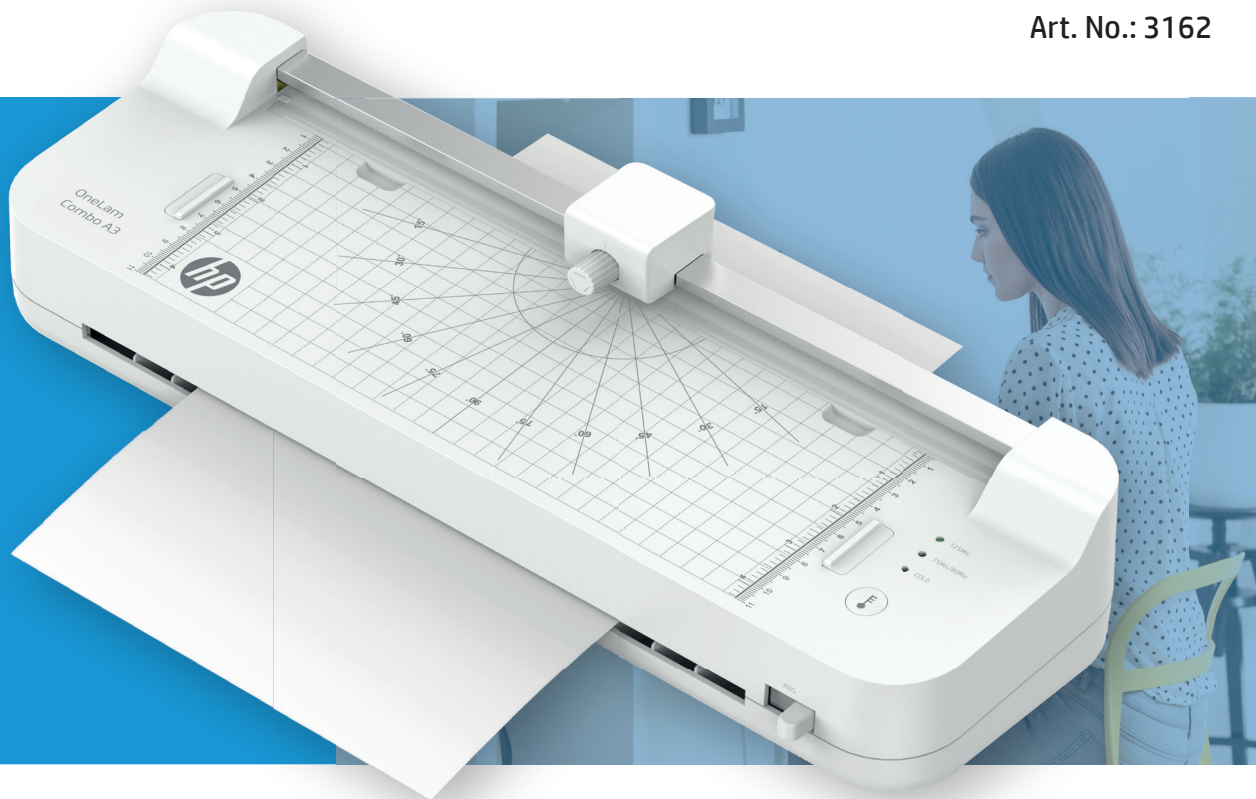

# HP OneLam Combo A3 Laminator

Art. No.: 3162

Maximum size

Backloader

Automatic  
Standby

Hot and Cold  
laminating

Integrated trimmer

Corner rounder

Laminating size mini credit card - max. 330 mm

Laminating range 75/80 - 125 mic

Maximum thickness 0,5 mm

Cold laminating Yes

Roller Temperature 120 - 150 °C

Heating system rollers heatable from inside

Automatic Standby 30 min

Accessories: integrated trimmer (straight, wavy and perforated cut), corner rounder, pouch set 15 sheets (3xA4,4xA5,4xA6 ,4xB-CARD)

	dimensions (mm)	weight (kg)
Unit	460 x 158 x 115	1,65
Packaging	490 x 160 x 201	2,14
Carton	512 x 418 x 345	9,25
Art. No.	3162	
Quantity/Carton (pcs)	4	
Barcode Unit	4030152031627	
Barcode Carton	4030152131624	