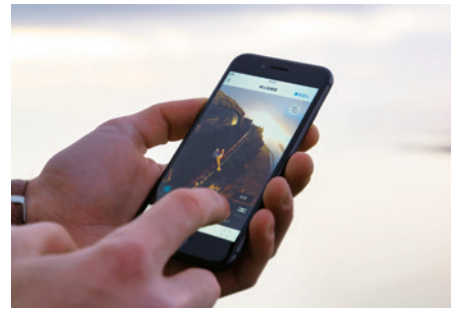

Capture the scenery around you with a single press of the shutter button.

Capture high-quality still images of up to 11K* with a single shot. Record natural 360° images with high-precision stitching. Supports various shooting scenarios using a variety of shooting modes.

* RICOH THETA X

Use an app to view 360° images.

Transfer realistic still images and 4K videos to a smartphone and view them. Pinch-in, pinch-out and slide to rotate the images and videos to move in any direction to view them.

Play with various edit functions and enjoy the changes.

THETA+ enables you to edit settings such as the view and color tones. You can also attach stamps, animate still images and edit videos.

Share 360°. Various ways to enjoy.

Post images to social media to easily enjoy 360° still images and videos. Using a VR headset can provide an immersive experience as though you are actually in the scene. Live streaming is also possible*.